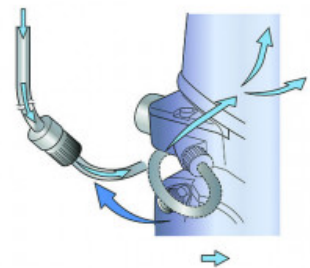

T9.9

POA

Specifications

Boat Details

Price	POA	Boat Brand	Yamaha
Model	T9.9	Length	0.00
Year	2019	Category	Boat Engines and Outboards
Hull Style		Hull Type	
Power Type	Power	Stock Number	FT9.9LEB
Condition	New	State	Western Australia
Suburb	GREENFIELDS	Engine Make	