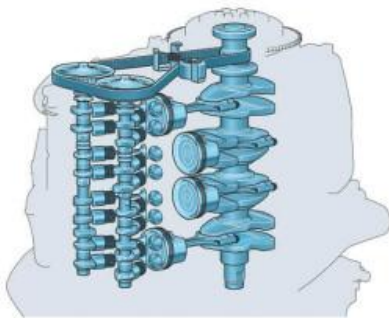

VF115

POA

Specifications

Boat Details

Price	POA	Boat Brand	Yamaha
Model	VF115	Length	0.00
Year	2024	Category	Boat Engines and Outboards
Hull Style		Hull Type	
Power Type	Power	Stock Number	VF115LA
Condition	New	State	Western Australia
Suburb	GREENFIELDS	Engine Make	