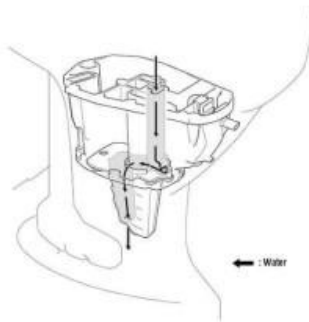

Specifications

Boat Details

Price	POA	Boat Brand	Yamaha
Model	T60	Length	0.00
Year	2026	Category	Boat Engines and Outboards
Hull Style		Hull Type	
Power Type	Power	Stock Number	T60LB
Condition	New	State	Western Australia
Suburb	GREENFIELDS	Engine Make	

Disclaimer

Our company offers the details of this vessel in good faith but cannot guarantee or warrant the accuracy of this information nor warrant the condition of the vessel. A buyer should instruct his agents and/or surveyors to investigate such details buyer desires validated. This vessel is offered subject to prior sale, price change or withdrawal without notice.