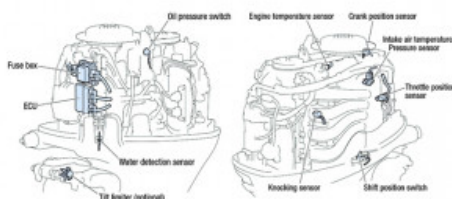

Specifications

Boat Details

Price	POA	Boat Brand	Yamaha
Model	F90	Length	0.00
Year	2019	Category	Boat Engines and Outboards
Hull Style		Hull Type	
Power Type	Power	Stock Number	F90LB
Condition	New	State	Western Australia
Suburb	GREENFIELDS	Engine Make	

Disclaimer

Our company offers the details of this vessel in good faith but cannot guarantee or warrant the accuracy of this information nor warrant the condition of the vessel. A buyer should instruct his agents and/or surveyors to investigate such details buyer desires validated. This vessel is offered subject to prior sale, price change or withdrawal without notice.