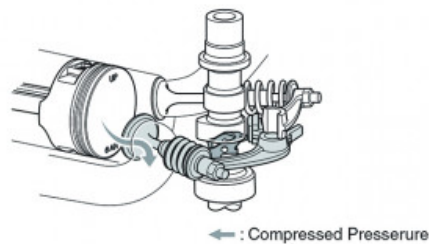

Specifications

Boat Details

Price	POA	Boat Brand	Yamaha
Model	F9.9	Length	0.00
Year	2022	Category	Boat Engines and Outboards
Hull Style		Hull Type	
Power Type	Power	Stock Number	F9.9JMHL
Condition	New	State	Western Australia
Suburb	GREENFIELDS	Engine Make	

Disclaimer

Our company offers the details of this vessel in good faith but cannot guarantee or warrant the accuracy of this information nor warrant the condition of the vessel. A buyer should instruct his agents and/or surveyors to investigate such details buyer desires validated. This vessel is offered subject to prior sale, price change or withdrawal without notice.