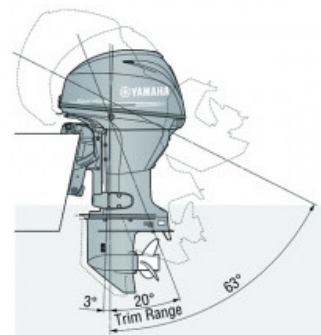

F40

POA

Specifications

Boat Details

Price	POA	Boat Brand	Yamaha
Model	F40	Length	0.00
Year	2025	Category	Boat Engines and Outboards
Hull Style		Hull Type	
Power Type	Power	Stock Number	F40LA
Condition	New	State	Western Australia
Suburb	GREENFIELDS	Engine Make	