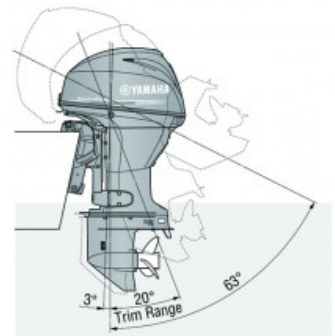

F40

POA

Specifications

Boat Details

Price	POA	Boat Brand	Yamaha
Model	F40	Length	0.00
Year	2019	Category	Boat Engines and Outboards
Hull Style		Hull Type	
Power Type	Power	Stock Number	F40LA
Condition	New	State	Western Australia
Suburb	GREENFIELDS	Engine Make	