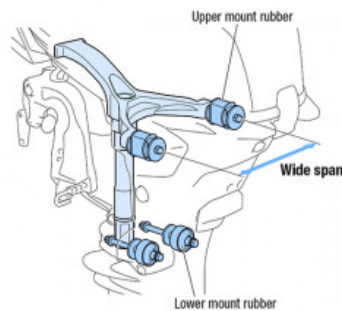

Specifications

Boat Details

Price	POA	Boat Brand	Yamaha
Model	F20	Length	0.00
Year	2026	Category	Boat Engines and Outboards
Hull Style		Hull Type	
Power Type	Power	Stock Number	F20BEHPL
Condition	New	State	Western Australia
Suburb	GREENFIELDS	Engine Make	

Disclaimer

Our company offers the details of this vessel in good faith but cannot guarantee or warrant the accuracy of this information nor warrant the condition of the vessel. A buyer should instruct his agents and/or surveyors to investigate such details buyer desires validated. This vessel is offered subject to prior sale, price change or withdrawal without notice.