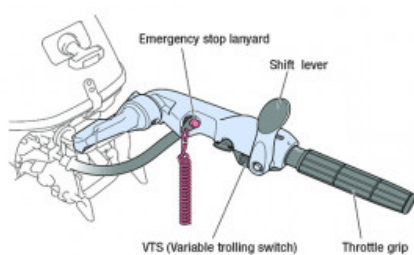

F20

POA

Specifications

Boat Details

Price	POA	Boat Brand	Yamaha
Model	F20	Length	0.00
Year	2019	Category	Boat Engines and Outboards
Hull Style		Hull Type	
Power Type	Power	Stock Number	F20BEHPL
Condition	New	State	Western Australia
Suburb	GREENFIELDS	Engine Make	