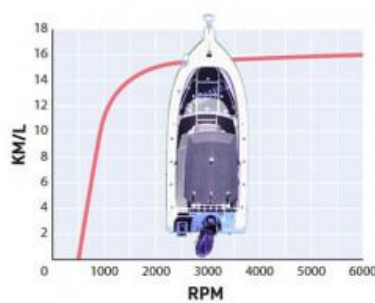

F150

POA

Specifications

Boat Details

Price	POA	Boat Brand	Yamaha
Model	F150	Length	0.00
Year	2026	Category	Boat Engines and Outboards
Hull Style		Hull Type	
Power Type	Power	Stock Number	F150LCA
Condition	New	State	Western Australia
Suburb	GREENFIELDS	Engine Make	